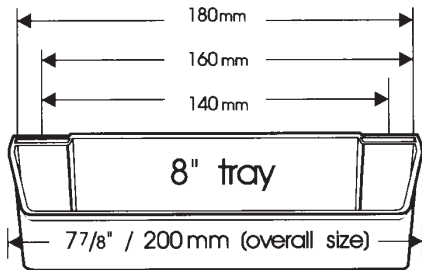

6230 Series

Door Storage Tray Set

• These 3 dimensions show the range of hole spacings available for tray mounting.